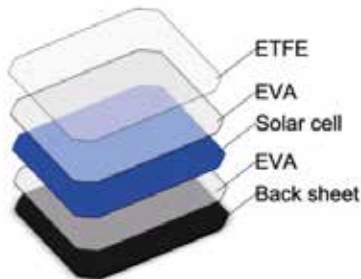

DIMENSIONS
1197mm
x309mm
x3mm

PRODUCT CODE: SPSOLARPANEL

Environmentally Friendly
= 100% Energy Saving