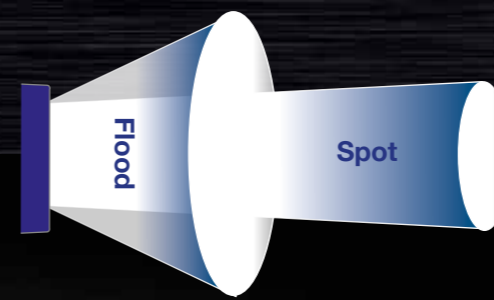

Wide to Spot illumination for close and long distance work area

FLOOD

SPOT

Holster available for both flashlights

Tactical switch

Optional signalling cones (Zoom 500):
RED CODE: SPEXP-XML-CR
YELLOW: SPEXP-XML-CY

Zoom 500 and Zoom 1000

Spot - Flood
Zoom Beams

Pull bezel to zoom
from spot to flood

Protected USB
charge port
with battery
status indicator

Zoom 500

- 500 Lumens
- 285m Beam
- Runtime 1-45 hours
- Advanced optical focus systems

Features:

- Spot to flood beam
- Type III hard anodised aluminium housing
- Battery status indicator (zoom 1000)
- IK07 Shock proof
- Ideal for domestic, security and emergency use

YouTube
Scan to see these products in action