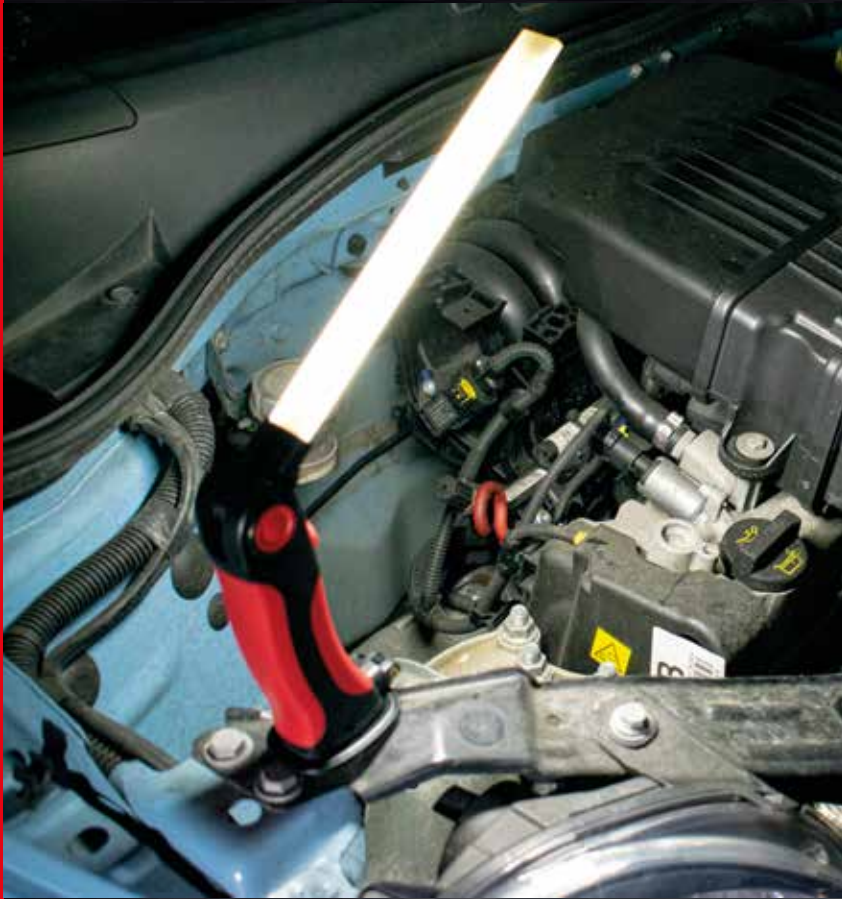

StarBlade

Slimline inspection light that illuminates hard to reach areas

- Ultra slimline design
- 300 lumens
- Runtime 3 hours
- Rechargeable
- Magnetic base

Slimline design

180° rotational LED light

Hanging Hook

Magnetic Base

Features:

- Slim blade design
- Narrow floodlight to illuminate hard to reach areas
- Exceptional clear white light output
- IK07 Shock proof
- Rechargeable lithium battery
- Battery status + charging indicator
- Resistant to workshop chemicals & solvents