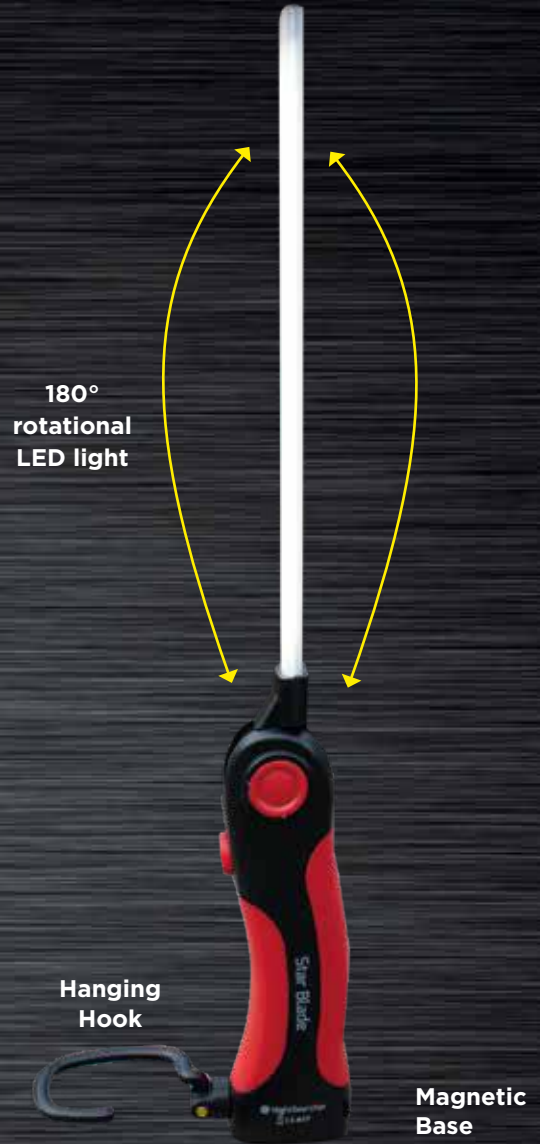

StarBlade

Slimline inspection light that illuminates hard to reach areas

- Ultra slimline design
- 300 lumens
- Runtime 3 hours
- Rechargeable
- Magnetic base

Slimline design

180° rotational LED light

Hanging Hook

Magnetic Base

Features:

- Slim blade design
- Narrow floodlight to illuminate hard to reach areas
- Exceptional clear white light output
- IK07 Shock proof
- Rechargeable lithium battery
- Battery status + charging indicator
- Resistant to workshop chemicals & solvents

	StarBlade
	300
	3hrs
MODE	High
	3.7V 2200mAh, 8.14Wh
	4hrs
	338x42x6mm
	148g
CODE	NSSTARBLADE

Supplied with: USB Adaptor + charging cable and DC vehicle charger

Optional Accessories: AC Adaptor EU: CH-USB-UK/EU