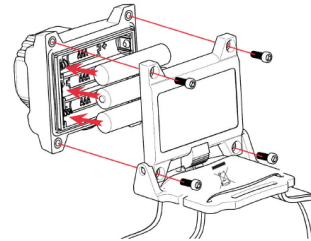

Class III

Temp Code: T4 IP67

File Number E324236

The NightSearcher HT MINI is part of the NightSearcher SAFATEX ATEX portable range of LED lighting. It is UL, IECEx and ATEX certified as well as CE, RoHS and REACH accredited. It is approved for use in mines and certified to ATEX Zone 0 for gas.

The HT MINI is a light weight, compact, head torch with 140 lumen output from a CREE XP-G2 high output LED that is designed for professional use. The headtorch features a rotary on/off switch which is easy to use, even whilst wearing thick gloves. The HT MINI has a light beam length of up to 70 metres and a runtime up to 6 hours. The light head can be adjusted through 90 degrees to point downwards to provide light on the ground.