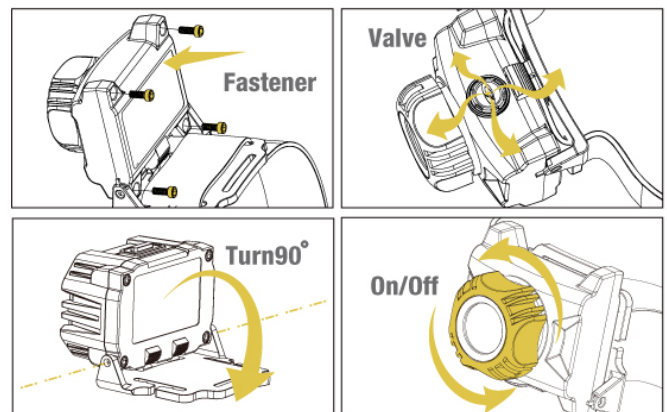

PRODUCT CODE: NSSAFA-HTMINI

OPTIONAL HELMET CLIPS: SPCLIPS

Register your purchase on the NightSearcher website to upgrade your warranty from 3 to 5 years, free of charge.
www.nightsearcher.co.uk