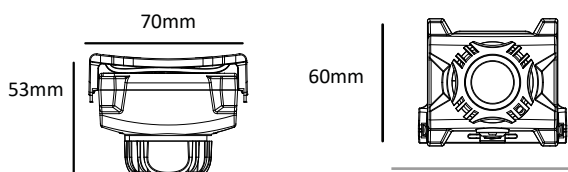

UL Certification

Class I DIV 1&2 Groups A B C D

Class II DIV 1&2 Groups E F G

Class III

Temp Code: T4 IP67

File Number E324236