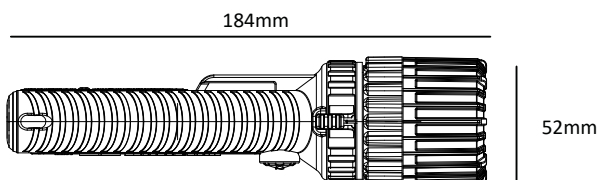

UL Certification

Class I DIV 1&2 Groups A B C D

Class II DIV 1&2 Groups E F G

Class III

Temp Code: T4 IP67

File Number E324236