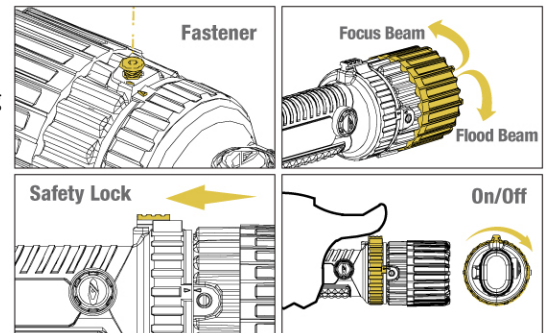

SAFATEX ZOOM

NightSearcher

ATEX LED 235 Lumen Zoom Flashlight. Zone 0 and mining approved.

KEY FEATURES AT A GLANCE:

- ATEX Approved to Zone 0 and for use in mines
- 235 lumen providing a 116 metre beam or 83 lumen with 72 metre beam
- CREE® XP-G2 High Output LED
- Rotate bezel for narrow to wide beam adjustment
- Spring loaded rotary on/off switch, also changes light output level
- Mechanical lock prevents accidental switching on
- Powered by 4 No. 1.5V AA batteries (not supplied)
- Runtime of 36 hours on minimum and 11 hours on maximum setting
- Battery compartment accessible only by use of a tool (supplied)
- Safety gas release valve
- Chemical and corrosion resistant, non conductive polycarbonate housing
- 184mm x 52mm. 143g net weight, 212g with batteries
- IP67 Rated

Clips are available for fitting the flashlight to hard hats and fire fighter helmets.

Certification and Standards

ATEX Certification

Ex: I M1 Ex ia I Ma

Ex: II 1G Ex ia IIC T4 Ga

DEMKO 15 ATEX 1476X

IECEX Certification

Mining: Ex ia I Ma

Gas: Ex ia IIC T4 Ga

IECEX UL 15.0046X

UL Certification

Class I DIV 1&2 Groups A B C D

Class II DIV 1&2 Groups E F G

Class III

Temp Code: T4 IP67

File Number E324236

The NightSearcher SAFATEX ZOOM is part of the NightSearcher SAFATEX ATEX portable range of LED lighting. It is UL, IECEx and ATEX certified as well as CE, RoHS and REACH accredited. It is approved for use in mines and certified to ATEX Zone 0 for gas.