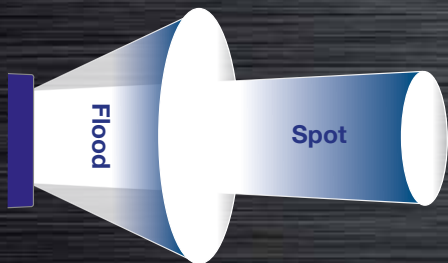

New Light Wave 520

Rechargeable, Spot + Flood beam with On/Off Wave Sensor

- 520 Lumens/140m beam
- Runtime 2-5 hours
- Spot and flood beam

Battery Status Indicator

ON/OFF Wave Sensor

2 Ways to turn ON+OFF:
Manual switch or Wave.

Ideal when hands are dirty,
or wearing gloves

Flood Beam

Dual beam

FLOOD (Wide beam)
or
SPOT (Narrow beam)

Spot Beam

Light Wave 520	
	520
	Up to 140m
	2.5-5hrs
MODE	Spot + Flood/Flood/Spot
Li-Ion	3.7V 1800mAh, 6.66Wh
	3hrs
	IP44
	65x40x47mm
	96g
CODE	NSHTLIGHTWAVE520

Features:

- Powerful 520 lumen with 140m beam
- Dimmable on all light modes
- Spot to flood beam
- Battery status indicator
- Lightweight only 96g
- Helmet mountable with clips
- Adjustable non-slip head straps