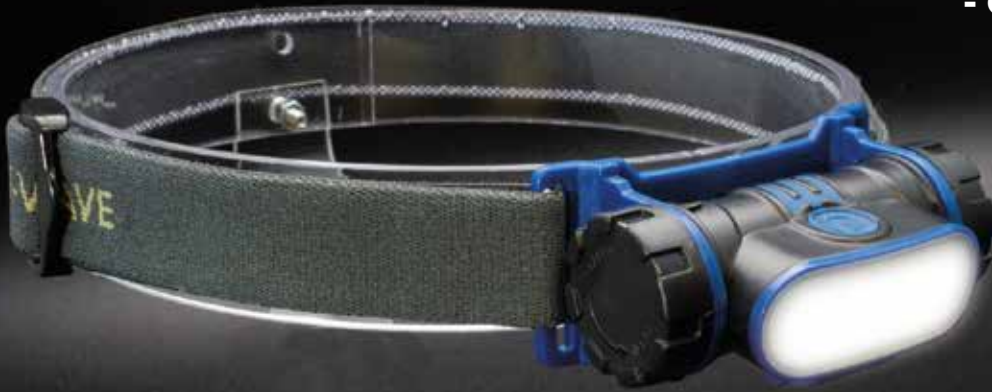

Light Wave

Rechargeable, On/Off Wave Sensor with a Wide beam

- 150 Lumens/20m beam
- Runtime 4-8 hours
- Quick 2 hour recharge

**ON/OFF
Wave Sensor**

2 Ways to turn ON+OFF:

Manual switch or Wave.

Ideal when hands are dirty,
wearing gloves, fishing or climbing

Wide flood
Beam

YouTube

Scan to see these
products in action

	Light Wave
	150
	Up to 20m
	4-8hrs
MODE	High/Low/SOS/Wave Sensor
Li-Ion	3.7V 2200mAh, 8.14Wh
	2rs
	IP44
	79x45x35mm
	160g
CODE	NSLIGHTWAVE

Features:

- 150 lumens with 20m Wide beam
- 180° beam angle adjustment
- Diffused shadow and glare-free lens
- Battery status indicator
- Quick 2 hours charge time
- Adjustable non-slip head straps

Supplied with: USB charging cable