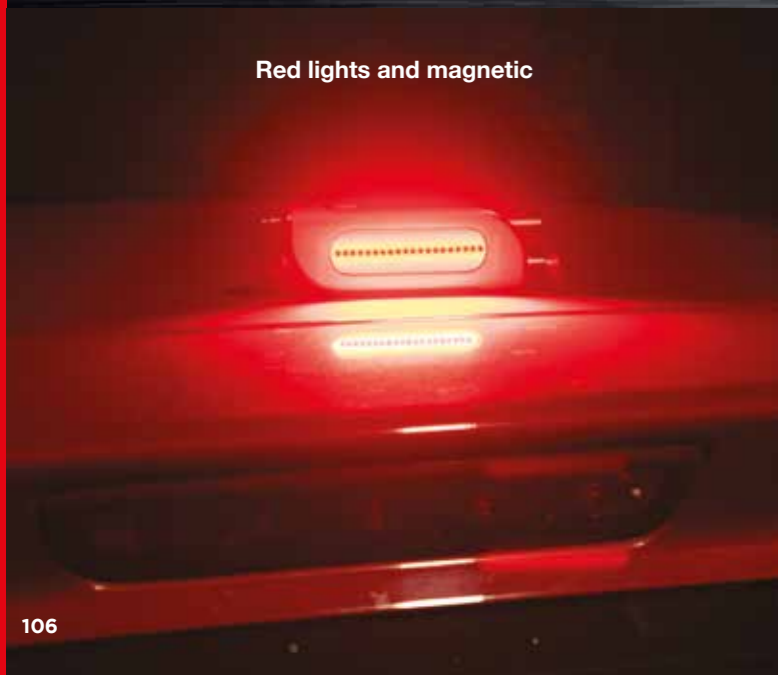

Inspection torch

Work light

Spring loaded window breaker

Belt cutter

Red lights and magnetic

LifeGuard

5-in-1 light will save your life! Every vehicle should have one!

- Emergency car kit
- Work light + inspection torch
- Window breaker
- Seat belt cutter
- Red flashing emergency lights

	Work Light	Torch	Emergency Light
	200	70	200
	2.5hrs	3hrs	5hrs
MODE	High	High	Red Flashing
	3 x AAA Alkaline		
	158x47.3mm		
	127g		
CODE	NSLIFEGUARD		

Supplied with: 3 x AAA Alkaline batteries

Scan for multi language information