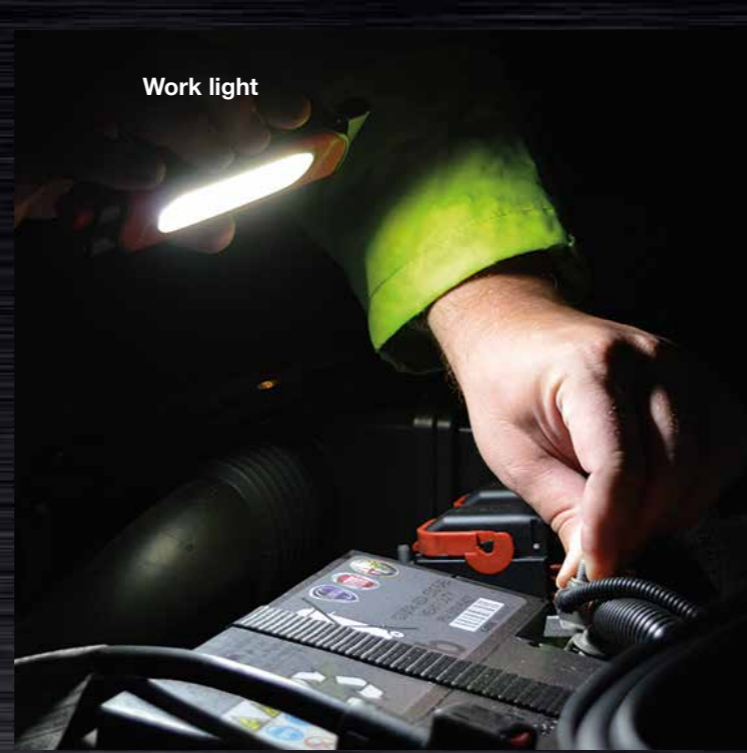

Inspection torch

Work light

Spring loaded window breaker

Belt cutter

Red lights and magnetic

LifeGuard

5-in-1 light will save your life! Every vehicle should have one!

- Emergency car kit
- Work light + inspection torch
- Window breaker
- Seat belt cutter
- Red flashing emergency lights

	Work Light	Torch	Emergency Light
	200	70	200
	2.5hrs	3hrs	5hrs
MODE	High	High	Red Flashing
	3 x AAA Alkaline		
	158x47.3mm		
	127g		
CODE	NSLIFEGUARD		

Supplied with: 3 x AAA Alkaline batteries

Scan for multi language information