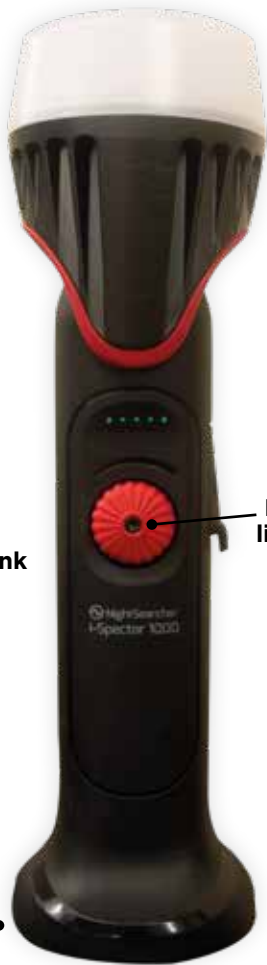

# i-Spector 1000

NightSearcher

## Rechargeable Wide Angled LED Inspection Light

The i-Spector 1000 is professional powerful inspection lamp. It has a wide angled 180° Illumination, that can be rotated and shines light straight to where it needed. It has a ultra strong magnetic base and hanging hook for hands free use. The inspection light features an adjustable dimming switch ideal for mechanics, tradesmen and other inspection work.

**3**  
YEAR  
WARRANTY

USB Power bank facility to charge your phone/tablet

Dimmable light switch

Magnetic base

### KEY FEATURES:

- 1000 Lumens
- Runs up to 27 hours
- Rechargeable lithium battery (3.7V 5200mAh)
- 180° Illumination
- Adjustable dimming switch
- Wide angled beam
- Battery charging and status indicator
- ABS Plastic + PC lens
- Robust aluminium housing
- Bright SMD Led lights
- USB rechargeable
- Adjustable hanging hook
- Supplied with: AC charger and USB charging cable