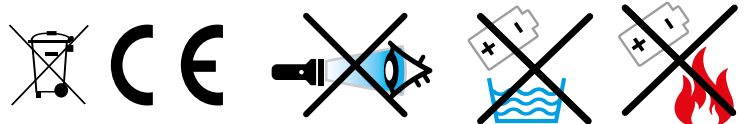

Product weight (g)	292g (with battery)
Product size (mm)	61x70x63mm Headlight 79mmx76mmx40mm Battery Case
NS Part No.	NSHTZOOM1100RX