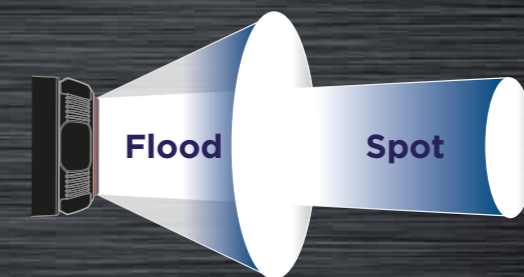

Flood beam

Spot Beam

New Zoom 1100RX

Rechargeable Spot to Flood, 1100 lumens with Red Rear Warning Lights

YouTube
Scan to see this product in action

Removable battery pack with charging indicator

Zoom Focus Beam
Long Distance Spot Beam
To
Wide Flood Beam

Red rear warning light for your safety

White rear lights are also available

Zoom 1100RX - Rechargeable

	1100
	Up to 300m
	2.5-42hrs
MODE	Boost/High/Medium/Low/Flashing Rear Red + Flashing
	3.8V 2850mAh, 108.3Wh
	3.5hrs
	IP66
	61x70x63mm
	292g
CODE	NSHTZOOM1100RX

Features:

- 1100 Lumens with 300m beam
- Wide Flood beam + Long distance Spot beam
- Multiple light modes
- Rear red warning lights
- IK07 Shock proof
- Charging indicator
- Adjustable non slip head straps