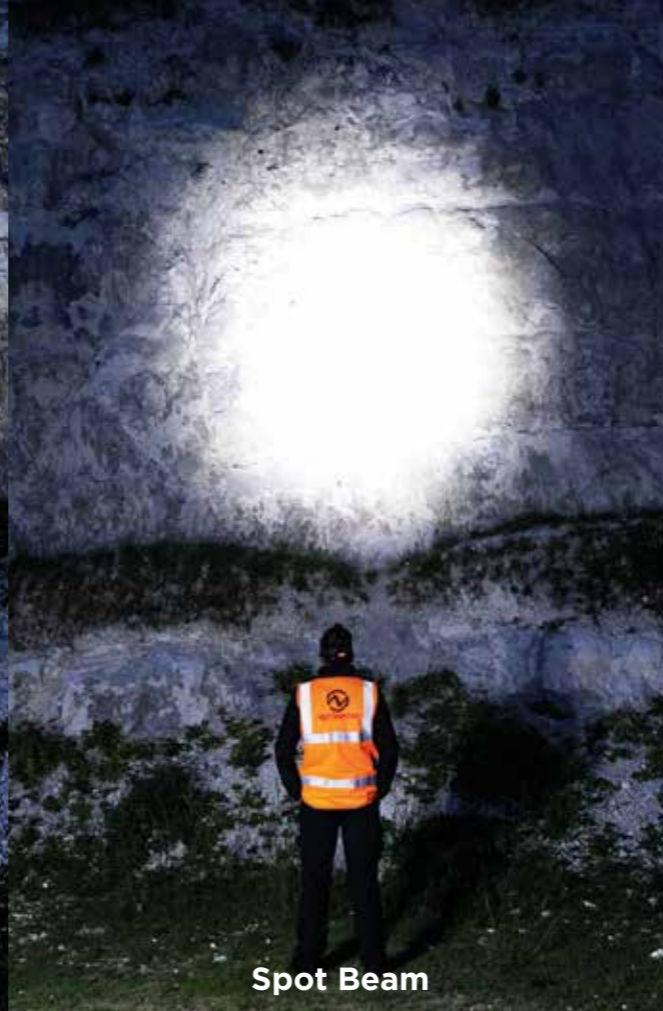

Flood beam

Spot Beam

New Zoom 1100RX

Rechargeable Spot to Flood, 1100 lumens with Red Rear Warning Lights

YouTube
Scan to see this product in action

Removable battery pack with charging indicator

Zoom Focus Beam
Long Distance Spot Beam
To
Wide Flood Beam

Red rear warning light for your safety

White rear lights are also available

Zoom 1100RX - Rechargeable

	1100
	Up to 300m
	2.5-42hrs
MODE	Boost/High/Medium/Low/Flashing Rear Red + Flashing
	3.8V 2850mAh, 108.3Wh
	3.5hrs
	IP66
	61x70x63mm
	292g
CODE	NSHTZOOM1100RX

Features:

- 1100 Lumens with 300m beam
- Wide Flood beam + Long distance Spot beam
- Multiple light modes
- Rear red warning lights
- IK07 Shock proof
- Charging indicator
- Adjustable non slip head straps