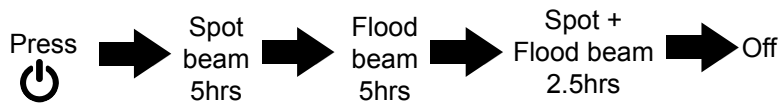

Charging:

Charging Socket
3 hours Charging time.

Battery Charging/
Status Indicator

Operating:

Manual Switch:
On/Off switch:

Wave Sensor Switch:

● Wave Sensor is activated

NightSearcher Limited
Unit 4 Applied House, Fitzherbert Spur, Farlington,
Portsmouth, Hampshire, PO6 1TT, UK
T: +44 (0)23 9238 9774
E: sales@nightsearcher.co.uk