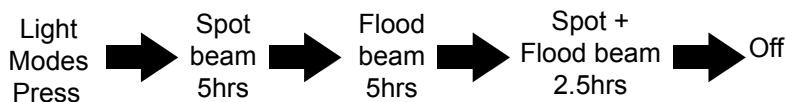

Charging:

Charging Socket
3 hours Charging time.

Battery Charging/
Status Indicator

Operating:

Manual Switch:
On/Off switch:

Wave Sensor Switch:

● Wave Sensor is activated

NightSearcher Limited
Unit 4 Applied House, Fitzherbert Spur, Farlington,
Portsmouth, Hampshire, PO6 1TT, UK
T: +44 (0)23 9238 9774
E: sales@nightsearcher.co.uk