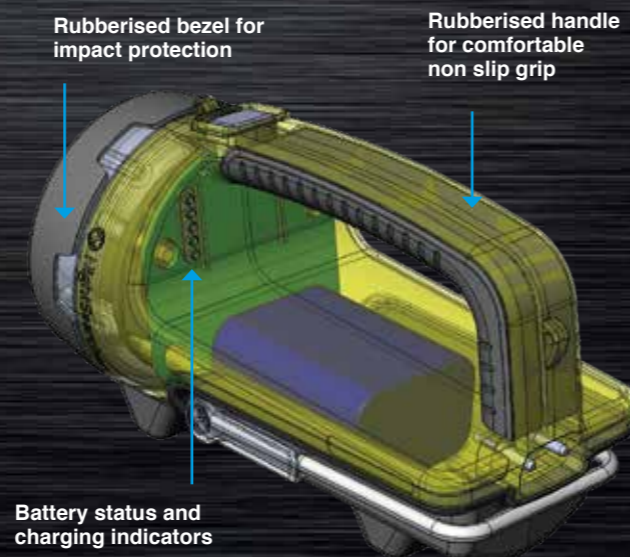

### Features:

- Wide angle flood or narrow angle search beam
- Multiple brightness levels and dimmable
- Rechargeable lithium battery
- 9 Light modes with up to 30 hours operation
- Fits securely in charging bracket -  
Crash tested at 70MPH (112KPH)
- Battery status indicators
- Rubberised handle for comfortable non slip grip
- Anti slip rubberised base for stability

Scan for multi language information

Dual Optics Beams:  
- Wide Spot Reflector  
- Optic Flood Beam

YouTube  
Scan to see this product in action

Supplied with: Charging bracket and vehicle charger

Optional Accessories: Shoulder strap: SPHAWKSTARSTRAP  
AC Charger: CH-GALAXYPRO-UK/EU/US/AU

Wide flood beam

Narrow search beam

Robust housing

Rubberised bezel for impact protection

Rubberised handle for comfortable non slip grip

Battery status and charging indicators

Wall & vehicle mountable charging bracket with quick release function for fast and easy deployment

Adjustable stand