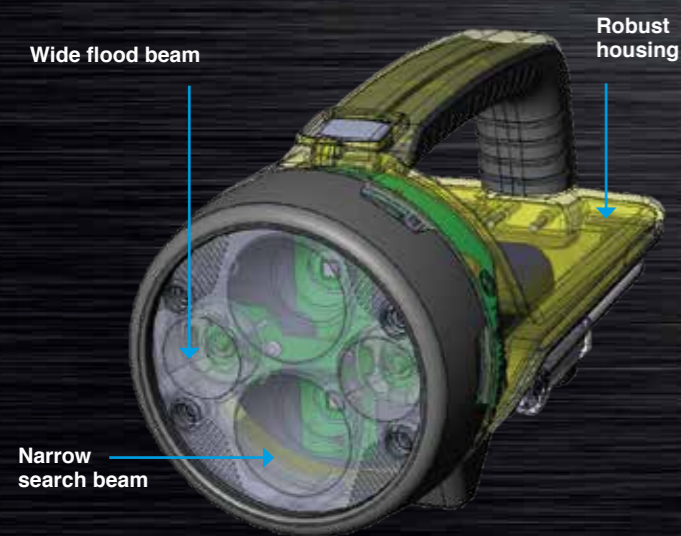

### Features:

- Wide angle flood or narrow angle search beam
- Multiple brightness levels and dimmable
- Rechargeable lithium battery
- 9 Light modes with up to 30 hours operation
- Fits securely in charging bracket -  
Crash tested at 70MPH (112KPH)
- Battery status indicators
- Rubberised handle for comfortable non slip grip
- Anti slip rubberised base for stability

Scan for multi language information

Dual Optics Beams:  
- Wide Spot Reflector  
- Optic Flood Beam

YouTube  
Scan to see this product in action

Supplied with: Charging bracket and vehicle charger

Optional Accessories: Shoulder strap: SPHAWKSTARSTRAP  
AC Charger: CH-GALAXYPRO-UK/EU/US/AU

Wide flood beam

Narrow search beam

Robust housing

Rubberised bezel for impact protection

Rubberised handle for comfortable non slip grip

Battery status and charging indicators

Wall & vehicle mountable charging bracket with quick release function for fast and easy deployment

Adjustable stand