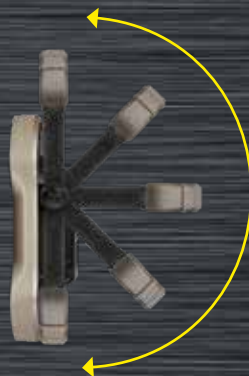

Galaxy Star

Incredibly powerful and bright

- Rechargeable
- 2800 lumens / 90m beam
- Runtime 1.6-11 hours
- Aircraft grade aluminium housing
- Power bank to charge phone

Battery status indicator

180° Degree foldable stand/handle

Optional
Magnetic mounting bracket

	Galaxy Star
	2800
	Up to 90m
	1.6-11hrs
MODE	100%/70%/45%/35%/20%
	7.4V 2200mAh, 8.14Wh
	3.5hrs
	IP54
	170x170x48mm
	700g
CODE	NSGALAXYSTAR

Supplied with: AC charger

Optional Accessories: Magnetic mount: SPGALAXYSTARMAG | 12/24V Vehicle charger: CHIC3.7-LI-ION

Features:

- Robust edge protection
- Compact, fold flat design
- IK07 Shock proof
- USB rechargeable
- Built-in aluminium heat sink
- Rechargeable lithium battery

Scan for multi language information

Optional scaffold bracket
SPSCAFFOLDBRACKET