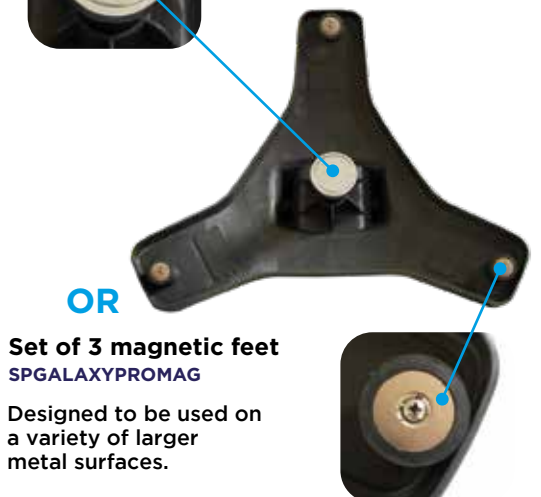

Powerful wide angle, SMD LEDs

3 YEAR WARRANTY

Hi-Vis reflective strips on the feet

KEY FEATURES:

- 3,500 Lumens
- 30 metre beam
- Runs up to 24 hours
- Rechargeable lithium battery - 7.4V 13.2Ah
- Very robust housing
- Impact resistant to 1 metre
- Lightweight and weatherproof
- Dimmable
- Battery charging indicator + low battery warning

PRODUCT CODE: NSGALAXYPRO CAT/PAD: 0111/111966
Supplied with: AC mains charger

OPTIONAL TRIPODS:

SPTRIPOD1.7
CAT/PAD: 0111/107803

SPTRIPOD3.5M

TWO MAGNETIC MOUNT OPTIONS:

NEW Central magnet
SPGALAXYMAGMOUNT

Designed to be used on steel beams, side of containers or small areas.

OR

Set of 3 magnetic feet
SPGALAXYPROMAG

Designed to be used on a variety of larger metal surfaces.

OPTIONAL CHARGERS:

Vehicle Charger: CHIC8.4-LI-ION
CAT/PAD: 0111/120648
AC Mains Charger: CH-GALAXYPRO-UK