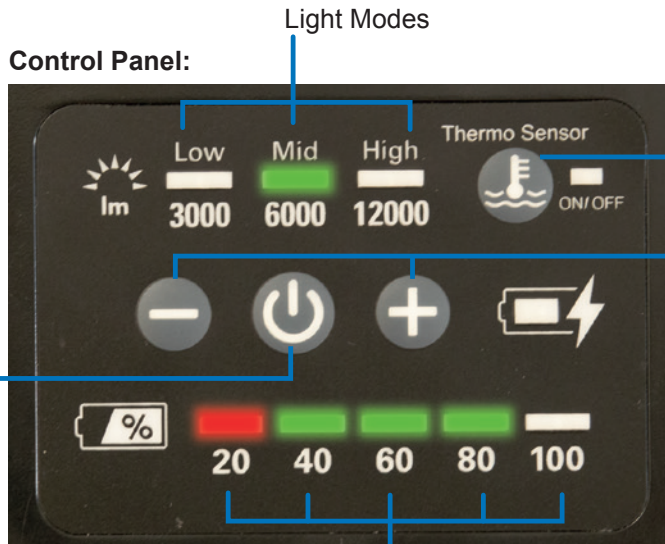

Supplied with floodlight, AC charger, tripod mount and fixings.

Charging/Powered from AC supply:

Plug the charger into the socket on the back of the light.

Charging indicator
■ ■

Operating floodlight:

Press and hold the power switch button for 3 seconds to turn the light ON/OFF

Thermo Sensor button:

Is turned on as default when light is switched on.
 Press and hold for 3 seconds to turn off
 By keeping the thermo switch on the light temperature will be below 55°C.

Press +/- button to adjust brightness

Low 9hrs → Medium 4.5hrs → High 2hrs

Battery status indicator

3.5m Tripod
 (Optional Accessories)
 NS Part No. SPTRIP0D3.5

Lights can be angled

NightSearcher Limited
 Unit 4 Applied House,
 Fitzherbert Spur, Farlington,
 Portsmouth, Hampshire,
 PO6 1TT, UK
 T: +44 (0)23 9238 9774
 E: sales@nightsearcher.co.uk