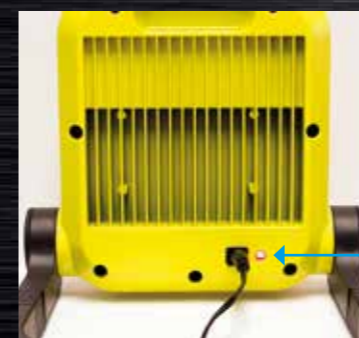

Supplied with: USB Charging cable (Galaxy 1000), 230V AC + vehicle charger (Galaxy 2000)

Optional Accessories: UK or EU adaptor: CH-USB-UK/EU | 12/24V Vehicle charger: CHIC3.7-LI-ION

360° Degree handle and stand

Tripod mountable:
2m Stainless Tripod:
SPTRIPODSS2M

Battery charging indicator

Robust metal back (Galaxy 2000)

YouTube

Scan QR code to see this product in action