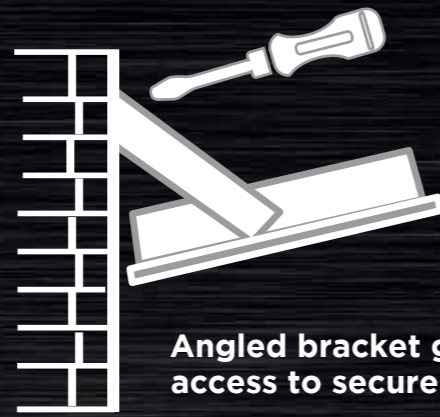

Features:

- IP65 Rating
- Tough aluminium housing & tempered glass
- Slimline compact design
- Anti glare cover
- 6000K cool white colour temperature
- No heat
- PIR models lights available
- Supplied with 30cm cable
- Adjustable settings:
Lux, Time and Sens (PIR models)

Angled bracket gives easy access to secure onto wall

Perfect for home and security related applications

Designed for fast + simple installation

2 ways to connect to mains ac supply:
Directly into internal terminal block
or

With cable provided into a suitable rated junction box

Fast Star

Slim design LED security light - Fast and easy installation

- Up to 4000 lumens / 30m beam
- Angled bracket gives easy access to secure onto wall
- Modern slimline compact design