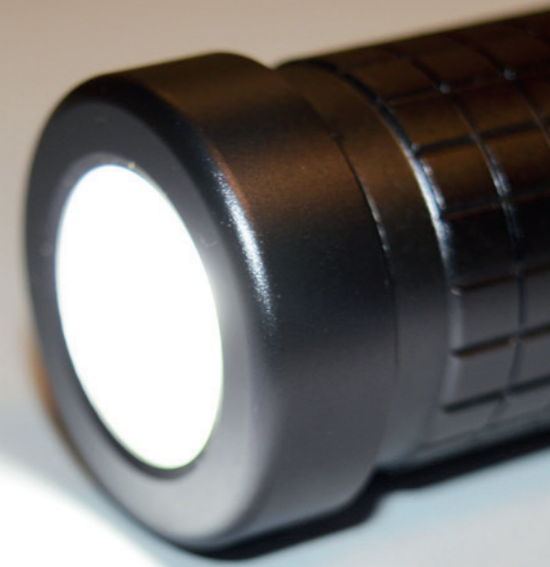

SIGMA ATEX Rechargeable Flashlight

Dual ended flashlight with spot and flood beam

Rear Light

Front Light

Flood

Spot

Features:

- ATEX certificated Gas Zone 1 and Dust Zone 21
- Compact and lightweight
- High strength aluminium housing
- Easy operation with gloved hand
- Suitable for heavy industrial use
- IP68 Submersible up to 3 metres
- Dual ended - front spot light and rear flood light
- Battery charging indicator

Large buttons for easy operation with gloved hand

Specification	
	Spot: 157 Flood: 129
	220 Metres 100 Metres
	9 Hours 18.5 Hours runtime
MODE	Spot/Flood
	3.7V 2.2Ah
	6 Hours charging time
	IP68
	156x35mm Ø
	190g
CODE	SA-SIGMA-RFL Previously: NSSAFA-FLAR