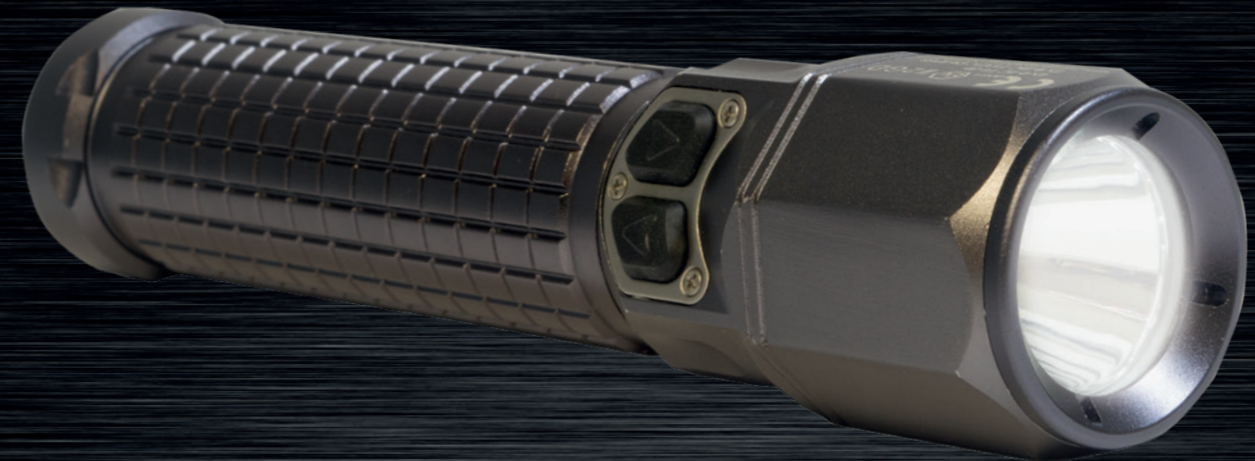

SIGMA ATEX Rechargeable Flashlight

Dual ended flashlight with spot and flood beam

Rear Light

Front Light

Flood

Spot

Features:

- ATEX certificated Gas Zone 1 and Dust Zone 21
- Compact and lightweight
- High strength aluminium housing
- Easy operation with gloved hand
- Suitable for heavy industrial use
- IP68 Submersible up to 3 metres
- Dual ended - front spot light and rear flood light
- Battery charging indicator

Large buttons for easy operation with gloved hand

Specification	
	Spot: 157 Flood: 129
	220 Metres 100 Metres
	9 Hours 18.5 Hours runtime
MODE	Spot/Flood
	3.7V 2.2Ah
	6 Hours charging time
	IP68
	156x35mm Ø
	190g
CODE	SA-SIGMA-RFL Previously: NSSAFA-FLAR