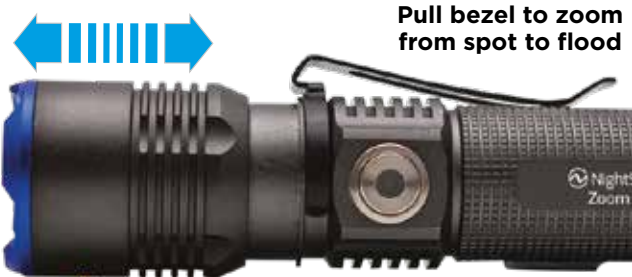

Spot to Flood - Zoom Flashlight Range

Pull bezel to zoom from spot to flood

Zoom Focus Beam:
Long Distance Spot Beam
+ Wide Flood Beam

FLOOD BEAM

SPOT BEAM

New Zoom 600R

Rechargeable Spot to Flood Zoom Flashlight with Wall / Vehicle Mount Charging Base

Charging base with indicator light

Wall/vehicle mounting slots

	600 Lumens
	Up to 250m beam
	1.5 to 15hrs runtime
MODE	High Low Medium
	3.7V 2600mAh, 10Wh
	4hrs charging time
	IPX4 IK07
	135 x 31mm ø
	200g
CODE	NSZOOM600R

Supplied with fast charging USB Type C cable and charging base

Optional Accessories:

- Vehicle charger: CHIC3.7-L-ION
- Holster: SP-MEGA ZOOM-HOLSTER
- UK or EU adaptor: CH-USB-UK/EU

- 600lm
- 250m Beam
- 1.5 to 15hrs
- IPX4

- Compact size
- Rechargeable lithium battery
- Integrated pocket / belt clip
- Ideal for illuminating precise target
- Type III hard anodised aluminium housing
- Knurled body for secure grip
- Tail cap switch - designed for tactical use