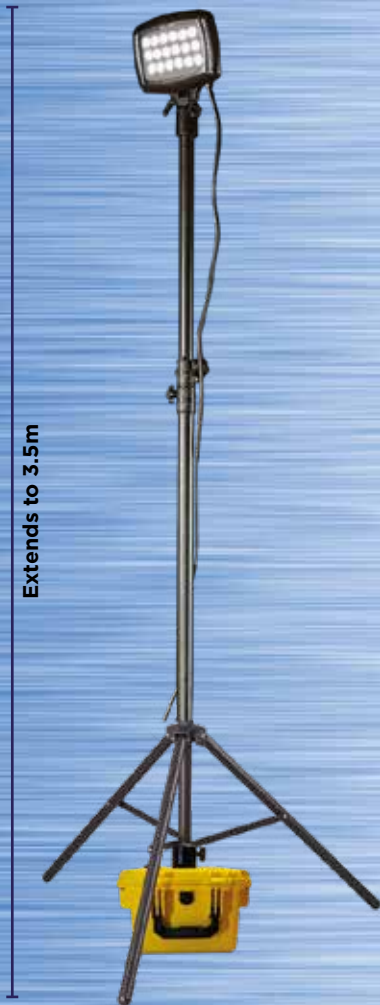

Upgraded Solaris MegaStar + Maxi 20K

Rechargeable, Portable, 20,000 Lumens Floodlight with a New Battery Power Pack

Extends to 3.5m

Solaris MegaStar

Extends to 1.5m

Solaris Maxi

- 20,000lm
- 50m Beam
- 2 to 28hrs
- IP65

- Portable LED floodlight kit
- Large area illumination coverage
- Robust polypropylene case
- Safe, environmentally friendly operation
- Quick and easy to assemble
- Carry handle, easy to transport and store
- Battery status indicator

2 model available:

	Solaris MegaStar	Solaris Maxi
	20,000 Lumens	
	Up to 50m beam	
	24Ah: 2hrs 15min to 18hrs runtime 38Ah: 3.5 to 28hrs runtime	
MODE	High Medium Low Eco	
	24Ah SLA 38Ah, SLA	
	7hrs charging time (24Ah) 10hrs charging time (38Ah)	
	IP65	
CODE	NSSOLARISMEGASTAR-24 NSSOLARISMEGASTAR-38	NSSOLARISMAXI-24 NSSOLARISMAXI-38

Supplied with AC charger

UPGRADED POWER PACK:

- Durable polycarbonate case
- Battery status + charging indicators
- Light modes operated from battery pack
- Carry handle

Scan for multi-language information