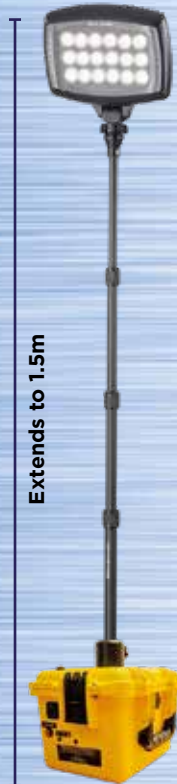

Upgraded Solaris MegaStar + Maxi 20K

Rechargeable, Portable, 20,000 Lumens Floodlight with a New Battery Power Pack

Extends to 3.5m

Solaris MegaStar

Extends to 1.5m

Solaris Maxi

- 20,000lm
- 50m Beam
- 2 to 28hrs
- IP65

- Portable LED floodlight kit
- Large area illumination coverage
- Robust polypropylene case
- Safe, environmentally friendly operation
- Quick and easy to assemble
- Carry handle, easy to transport and store
- Battery status indicator

2 model available:

	Solaris MegaStar	Solaris Maxi
	20,000 Lumens	
	Up to 50m beam	
	24Ah: 2hrs 15min to 18hrs runtime 38Ah: 3.5 to 28hrs runtime	
MODE	High Medium Low Eco	
	24Ah SLA 38Ah, SLA	
	7hrs charging time (24Ah) 10hrs charging time (38Ah)	
	IP65	
CODE	NSSOLARISMEGASTAR-24 NSSOLARISMEGASTAR-38	NSSOLARISMAXI-24 NSSOLARISMAXI-38

Supplied with AC charger

UPGRADED POWER PACK:

- Durable polycarbonate case
- Battery status + charging indicators
- Light modes operated from battery pack
- Carry handle

Scan for multi-language information