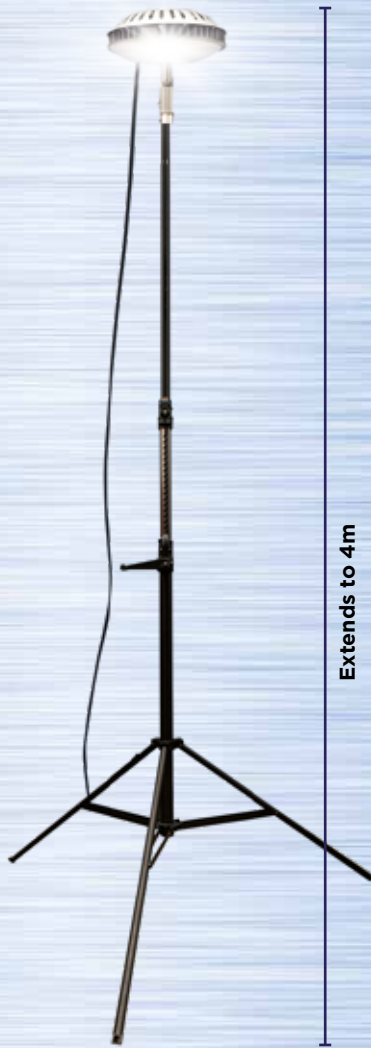

New Lunar Star 40K

High Energy Efficient Site Light with Multi-directional Rotation

SITE LIGHTS

Sky Hook
Ideal for hanging the light head from scaffolding

Extends to 4m

- 40,000lm
- 360° Beam
- 110v or 240V
- IP65 | IK08

- Mains or generator powered including GenZero battery generators
- Fast, safe, one person deployment
- Lightweight only 7.8kg
- Fitted with 14640 spigot
- Optional 4m winch tripod
- Easy to store and transport
- Indoor or outdoor use

	40,000 Lumens
	360 Degree beam
	110V or 240V
MODE	High
	IP65 IK08
	200 x 400mm Ø
	7.8kg
CODE	NSLUNARSTAR40K

CAN BE POWERED BY
GENZERO P32
BATTERY POWER GENERATORS

Supplied with 5m cable, protective light head carry bag and sky hook

Optional Accessories:

- Tripod: SPTRIOPOD4
- 14 Metre extension lead: SPCABLE14M

Winch tripod
Safely raise the light head up to 4 metres

Tripod mountable check optional accessories for more details