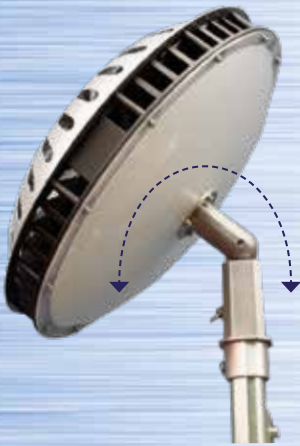

New Lunar Star 40K

High Energy Efficient Site Light with Multi-directional Rotation

SITE LIGHTS

Sky Hook
Ideal for hanging the light head from scaffolding

Extends to 4m

- 40,000lm
- 360° Beam
- 110v or 240V
- IP65 | IK08

- Mains or generator powered including GenZero battery generators
- Fast, safe, one person deployment
- Lightweight only 7.8kg
- Fitted with 14640 spigot
- Optional 4m winch tripod
- Easy to store and transport
- Indoor or outdoor use

	40,000 Lumens
	360 Degree beam
	110V or 240V
MODE	High
	IP65 IK08
	200 x 400mm Ø
	7.8kg
CODE	NSLUNARSTAR40K

CAN BE POWERED BY
GENZERO P32
BATTERY POWER GENERATORS

Supplied with 5m cable, protective light head carry bag and sky hook

Optional Accessories:

- Tripod: SPTRIOPOD4
- 14 Metre extension lead: SPCABLE14M

Winch tripod
Safely raise the light head up to 4 metres

Tripod mountable check optional accessories for more details