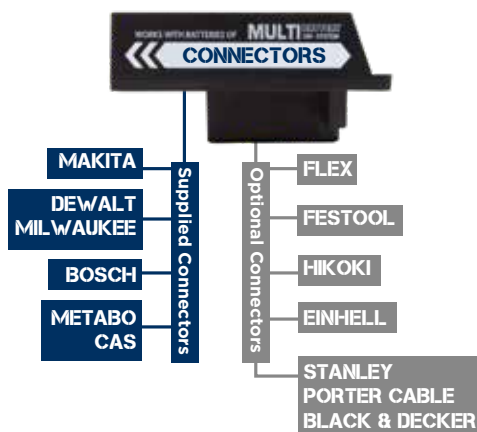

Supplied with 4 power tool connectors

		Specification
KangaStar 6500		6,500 Lumens
		60m Beam
		1.5 - 8 Hours Runtime (5Ah 18V battery)
	MODES	25% 50% 75% 100%
		Power Tool battery (Not supplied) or AC mains Power*
		Dependant on battery charging time
		IP65 Rated
		250 x 157 x 315mm
		2.17kg without battery
	CODE	NSKANGASTAR-6500K

Supplied with 4 power tool connectors and AC mains charger.

4500 LUMENS	45m BEAM	12hrs RUNTIME	IP65 RATED	6500 LUMENS	60m BEAM	8hrs RUNTIME	IP65 RATED

- » Powered by power-tool batteries
- » Robust aluminium construction with tempered glass lens
- » Convex lens for improved optics
- » USB Output socket to charge phones, tablets etc
- » Adjustable stand
- » Tripod mountable

Features

Connects to 13 brands of 18V power tool batteries

Optional accessories

Connectors: Stanley/Porter Cable/Black + Decker | Einhell | Hikoki | Festool | Flex
3.5m Stainless steel tripod: SPTRIPDSS