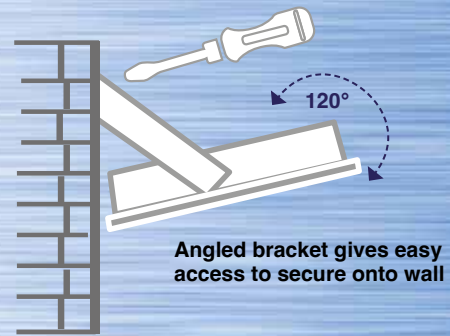

# FastStar Security lights

Slim Design Security Light - Fast and Easy Installation

- 800-4000lm
- 10-30m Beam
- 220V-240V
- IP65

- Designed for fast and simple installation
- Tough aluminium housing & tempered glass
- Modern slimline compact design
- Perfect for home and security related applications
- Anti-glare cover
- 6000K cool white colour temperature
- No heat
- Supplied with 30cm cable

## PIR Floodlights

12 metre motion detection • Day and night auto sensor

3 model available:

	FastStar 10W	FastStar 30W	FastStar 50W
	800 lumens	2400 lumens	4000 lumens
	10m beam	20m beam	30m beam
	220V or 240V		
MODE	High		
	IP65		
	113.4 x 127.9x52mm	147.6 x 166.3x56.3mm	166.8 x 188 x 56.3mm
	334g	555g	730g
CODE	NSFASTSTAR10 NSFASTSTAR10PIR	NSFASTSTAR30 NSFASTSTAR30PIR	NSFASTSTAR50 NSFASTSTAR50PIR

Supplied with 30cm cable

Adjustable settings:

- Lux
- Time
- Sensor

2 ways to connect to mains AC supply:  
directly into internal terminal block

or

With the cable provided, into a suitable rated junction box