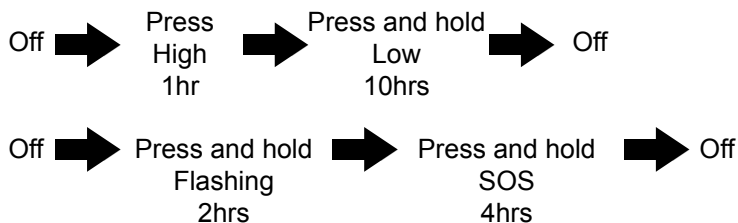

- Push the button, and push the wall plate down to slide it off the charging station.

- Fix the wall plate to the wall using fixings provided
- Slide the wall station onto the wall plate.

Charging the Flashlight

- Insert battery in flashlight.
- Connect the USB lead to the charging cradle then connect the USB lead to a suitable USB output.
- The contact LED will illuminate red.
- Place flashlight into charging station.
- The indicator will show red when charging.
- When the flashlight is fully charged the indicator will turn green.

Power/light mode tail cap switch

EMERGENCY LEDS ON THE CHARGING STATION

If there is a power cut when the flashlight is mounted in the charging station the 6 white leds will turn on so the flashlight can be easily found in the dark. The switch on the charging station must be turned 'ON' for the function to work. User can choose to switch this function 'ON' or 'OFF'.