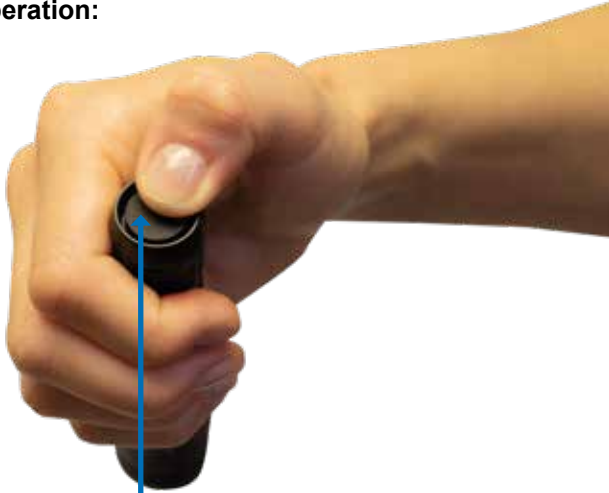

Supplied with Type C USB charging cable.

Operation:

Power/Light Mode Tactical Switch.

High 1.5hrs → Medium 4.5hrs → Low 14hrs → Flashing → Off

Charging:

Rotate charging cover to reveal the charging socket.