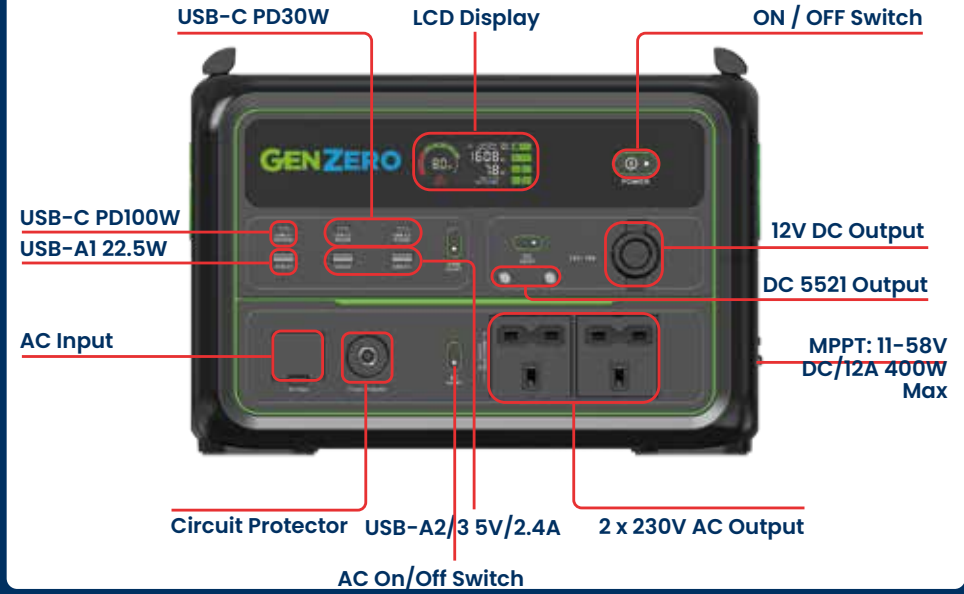

GENZERO 1200

PRODUCT CODE: GZ-1200W

UPS FUNCTION

BACKUP POWER FOR HOUSEHOLD APPLIANCES
DURING A POWER CUT

INTEGRATED SOLAR INVERTER

ENABLES DIRECT SOLAR CHARGING, ENHANCING ENERGY
EFFICIENCY AND SEAMLESS OFF-GRID POWER MANAGEMENT

SAFER LFP BATTERY

LIFEPO4 CHEMISTRY ENSURES LONG-LASTING STABILITY AND
ENHANCED SAFETY, DELIVERING 10 YEARS OF RELIABLE POWER

EMERGENCY LED LIGHT

3 LIGHT MODES: HIGH, LOW, SOS

BATTERY CAPACITY
1008 Wh

OUTPUT POWER
1200W

AC PEAK OUTPUT
2400W

AC VOLTAGE
230V

CHARGE TIME
1.5 Hours

WAVE TYPE
Modified Sine Wave

TOTAL WEIGHT
12.8KG

DIMENSION (mm)
351 x 253 x 260

OPERATING TEMP
-10°C ~ 40°C

HOME + LEISURE

SOLAR CHARGING

Charge outdoor with solar panels up to 300W Max.

OPTIONAL: WIRELESS CHARGING

Wireless charging - Electronic devices charging up to 15W

INPUTS & OUTPUTS

OPTIONAL: EXPANDABLE BATTERY PACKS

STACK UP TO 40WH UP TO 2 PACKS