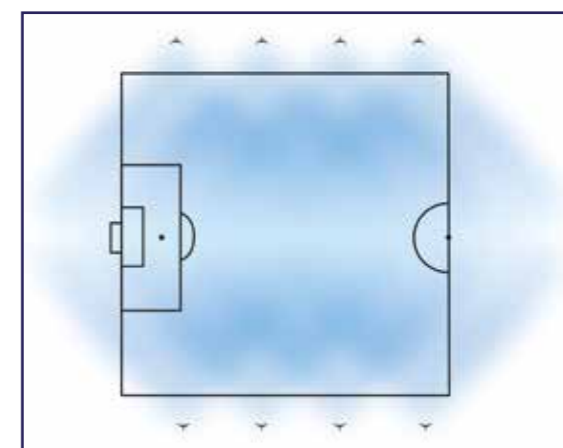

Solaris MegaStar Lite 20K

Portable Rechargeable Sports Lighting

The new improved 20,000 rechargeable floodlight which is quick and easy to assemble. The Solaris MegaStar range is perfect to use on a wide range of sport events and coaching grounds. When used on full power 8 units will illuminate a 60 x 40 metre area for 2 - 16 hours training, allowing players to train into the darkness.

KEY FEATURES:

- 20,000 lumens
- 50 metre beam
- Lightweight rechargeable battery pack - easier to carry and store, runs up to 16 hours
- Fully rechargeable means no expensive, noisy generator required
- No planning permission required
- Quick and easy to assemble
- Glare free operation
- Perfect for outdoor use in all weather
- Adjustable 3 section pole with safety locking pins
- Easy to transport and store
- Utilise previously unplayable pitches
- Lightweight aluminium tripod which extends to 3.5 metres

UPGRADED
VERSION
20,000
LUMENS

3
YEAR
WARRANTY*

18Ah Lithium Battery

LIGHT OUTPUT	20,000 LUMENS	10,000 LUMENS	4,000 LUMENS	2,000 LUMENS
Beam	50 METRES	37.5 METRES	25 METRES	12.5 METRES
RUN TIMES	2hrs	4hrs	8hrs	16hrs
RECHARGEABLE LITHIUM BATTERY	IP44 RATING	CHARGING TIME 8HRS	DIMENSIONS 330mm x350mm x310mm	10.5 KG

PRODUCT CODE: NSSOLARISMEGA20K-LI-ION-18

Ideal for training and coaching grounds.
8 Units light half a pitch 60x40 metre area

Low level cable. Control switch for light settings

Optional accessories:

5 Way Multi Charger
Li-ion 16.8V
CH5WAYLI-ION

3 x Stability ground pegs
SPTRIPODPEGS