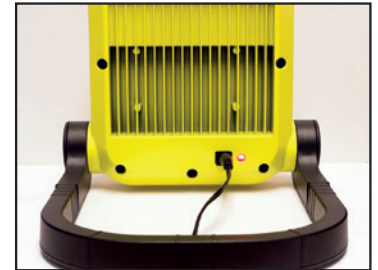

Powerful, Affordable Rechargeable LED Work Light

Simple operation
Click button to set light mode

Galaxy-2000 battery charging indicator

Key features:

- 2 Light modes: 2000 lumens (HIGH) - 1000 lumens (HALF)
- Runtime: 2 hours (HIGH) - 4 hours (HALF)
- Up to 20m flood beam
- Rechargeable Li-ion work light
- Designed to meet IP54
- Battery 7.4V Lithium-ion 4800mAh
- Fold flat design for compact storage
- Supplied with: 230V AC + Vehicle charger
- High impact ABS housing and shatterproof polycarbonate lens
- Can be wall/tripod mounted

Handle and stand

GALAXY 2000

7.4V
4800mAh

8HRS CHARGE TIME

Light coverage

Optional Accessories:
• 1.7m Tripod

PRODUCT CODE	DESCRIPTION
SPTRIPOD1.7	1.7M TRIPOD

PRODUCT CODE	DIMENSIONS
NSGALAXY2000	(L)193.5x(W)230.4x(D)63.3mm