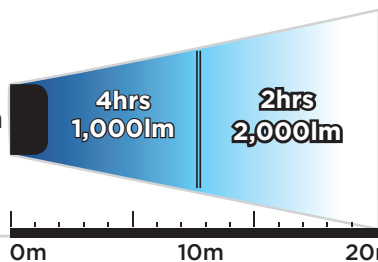

Powerful, Affordable Rechargeable LED Work Light

Simple operation
Click button to set light mode

Galaxy-2000 battery charging indicator

Key features:

- 2 Light modes: 2000 lumens (HIGH) - 1000 lumens (HALF)
- Runtime: 2 hours (HIGH) - 4 hours (HALF)
- Up to 20m flood beam
- Rechargeable Li-ion work light
- Designed to meet IP54
- Battery 7.4V Lithium-ion 4800mAh
- Fold flat design for compact storage
- Supplied with: 230V AC + Vehicle charger
- High impact ABS housing and shatterproof polycarbonate lens
- Can be wall/tripod mounted

Handle and stand

GALAXY 2000

7.4V
4800mAh

8HRS CHARGE TIME

Light coverage

Optional Accessories:
• 1.7m Tripod

PRODUCT CODE	DESCRIPTION
SPTRIPOD1.7	1.7M TRIPOD

PRODUCT CODE	DIMENSIONS
NSGALAXY2000	(L)193.5x(W)230.4x(D)63.3mm